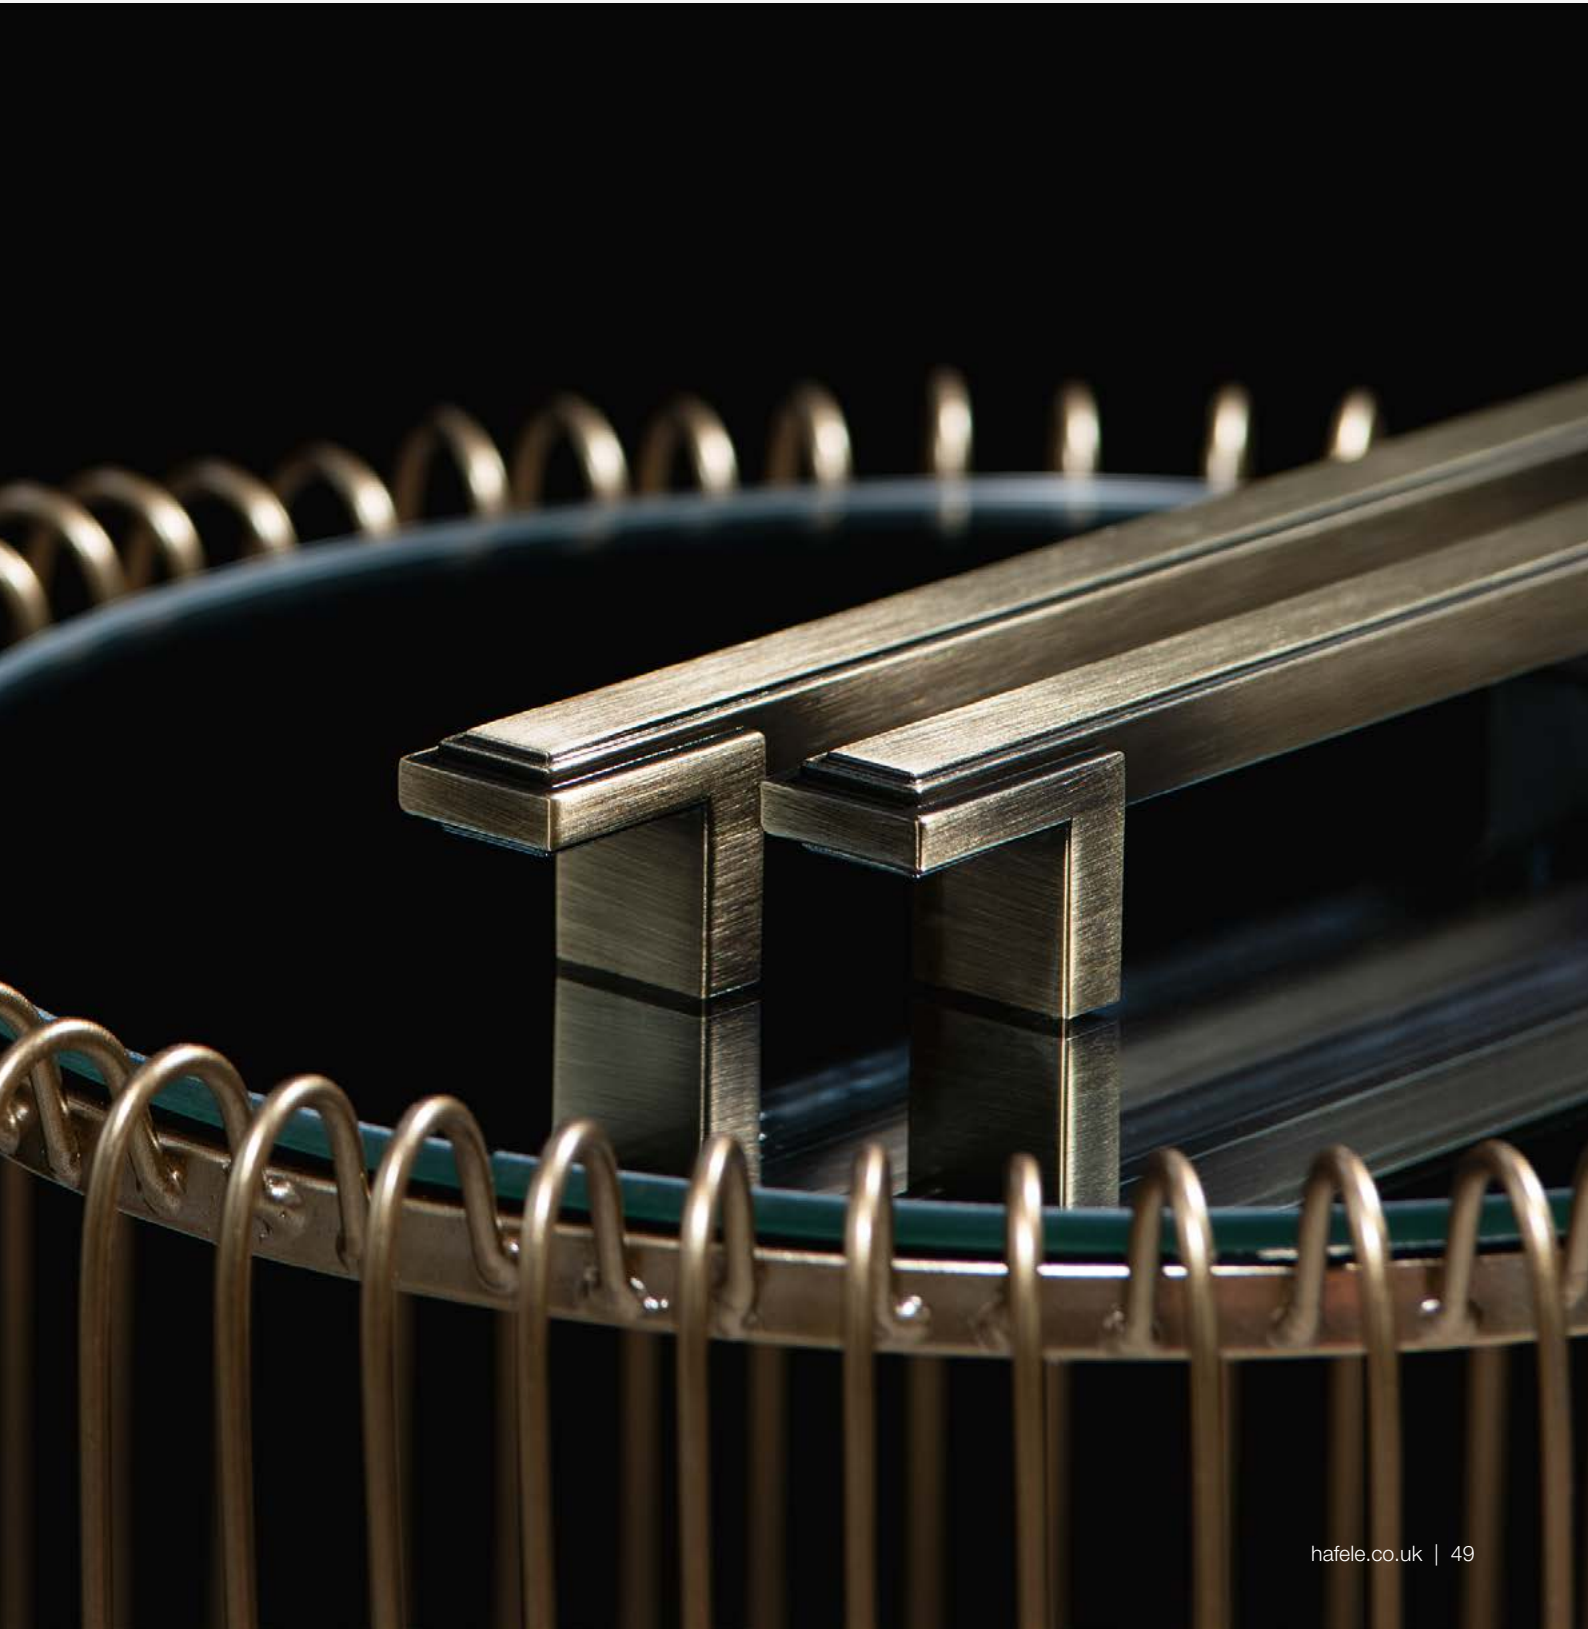

220MM PULL HANDLE

LENGTH

220MM

HEIGHT

22MM

DEPTH

30MM

HOLE CENTRES

160MM

FINISH

MATT BLACK

106.69.415

OILED BRONZE

106.69.414

BRUSHED ANTIQUE BRASS PLATED

106.69.413