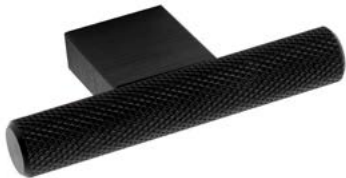

### 38MM KNOB HANDLE

---

DIAMETER  
**38MM**  
DEPTH  
**30MM**

FINISH  
**STAINLESS STEEL EFFECT**  
106.66.102  
**BRUSHED BLACK**  
106.66.100  
**BRUSHED DARK BRASS**  
106.66.101

### 50MM KNOB HANDLE

---

DIAMETER  
**50MM**  
DEPTH  
**30MM**

FINISH  
**STAINLESS STEEL EFFECT**  
106.66.105  
**BRUSHED BLACK**  
106.66.103  
**BRUSHED DARK BRASS**  
106.66.104