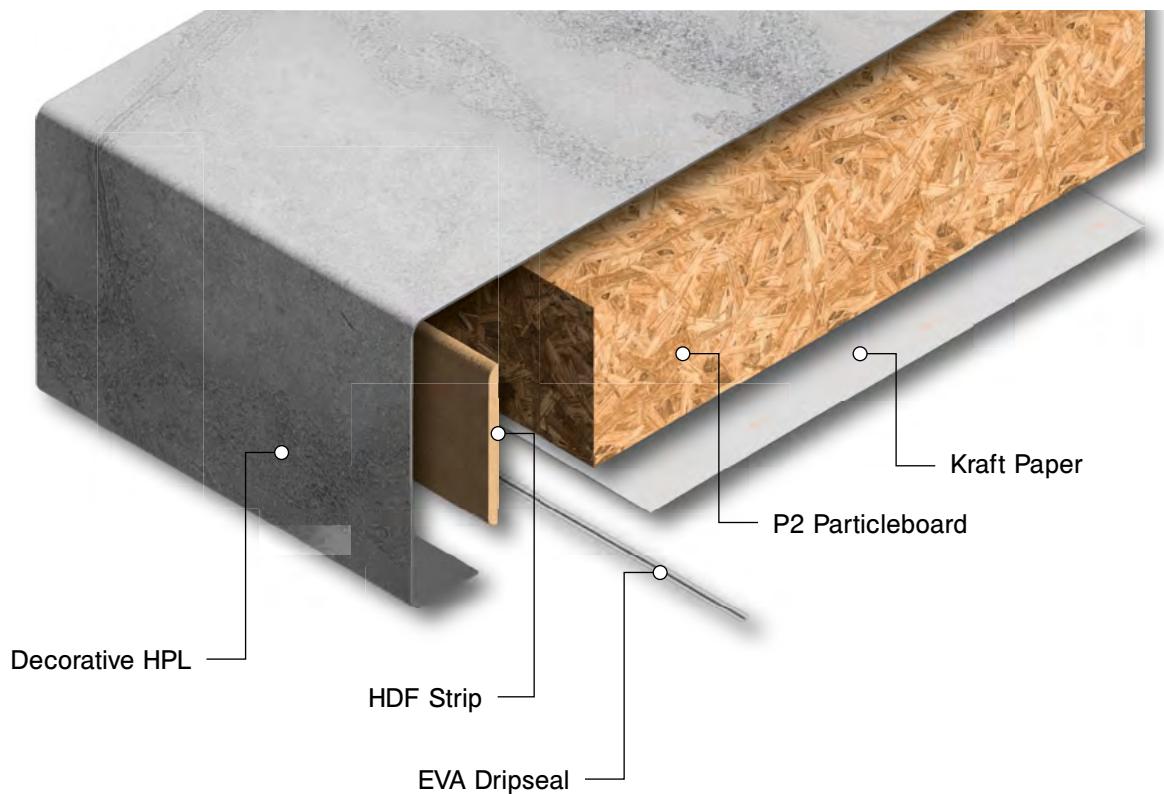

Additionally, an EVA Dripseal is placed underneath the profiled edge along the entire worktop length, forming a drip barrier to keep out water. This provides extra protection in areas such as above a dishwasher where standard worktops are vulnerable to steam.

The slightly rounded 3.3 mm radius creates a U-shape profile, which is available on one long side for worktops and both long sides for breakfast bars.

STRENGTHENED
FRONT EDGE

STAIN
RESISTANT

EASY TO
CLEAN

HYGIENIC

HEAT
RESISTANT

ANTIBACTERIAL

Worktops 38mm | Rounded 1 Long Edge

Breakfast Bars 38mm | Rounded 2 Long Edges

Upstands 20mm

Splashbacks 10mm

Please Note: Splashbacks are supplied double sided with an alternative design on the reverse.