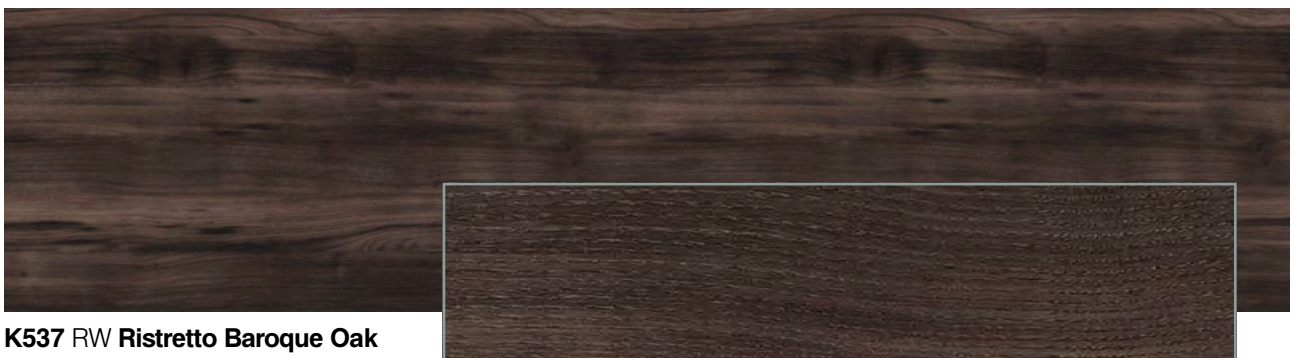

K365 FP Coast Evoke Oak

Request a free sample www.finesseworktops.co.uk

K536 RW Amber Baroque Oak

K105 FP Raw Endgrain Oak

K545 RW Vintage Silverjack Oak

K537 RW Ristretto Baroque Oak

Due to variations in the photographic and printing processes, the colours shown may vary compared to the actual product. It is therefore recommended that actual product samples are viewed prior to purchase. Visit www.finesseworktops.co.uk to request samples.