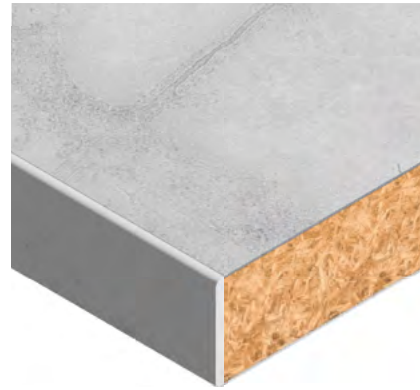

Square Edge Laminate Worktops

These contemporary style worktops feature a straight Square Edge created from 1.5 mm ABS edging in the same decor, providing a sturdy, solid product with a neat finish. The sleek profile and clean lines make these worktops the perfect choice for any modern or minimalist kitchen design.

ABS is a high-grade thermoplastic that can withstand water, is highly heat resistant, and is not damaged by domestic cleaning products making it perfect for family kitchens.

Our Square Edge Laminate Worktops are available in two thickness options;

38mm thick worktops are made using P2 Particleboard traditionally used in furniture production.

22mm thick worktops are made using P3 particleboard which gives enhanced resistance to moisture.