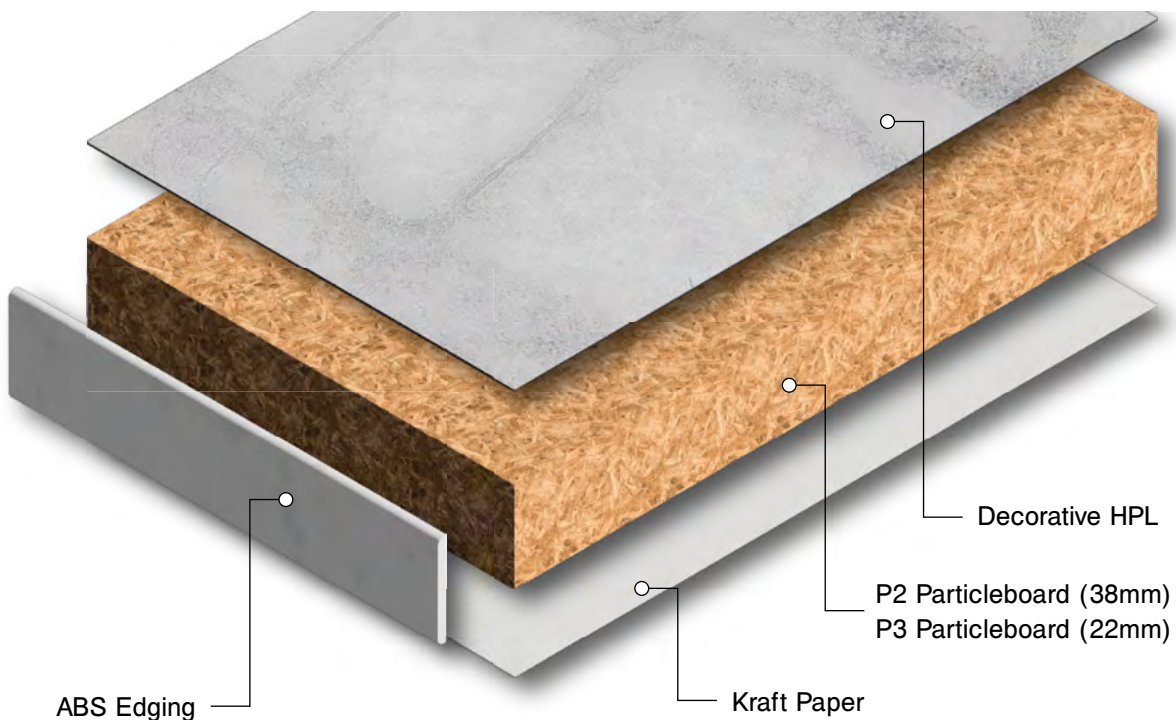

EASY TO
CLEAN

HYGIENIC

HEAT
RESISTANT

ANTIBACTERIAL

Worktops 38mm | ABS Square 1 Long Edge**Worktops** 22mm | ABS Square 1 Long Edge**Breakfast Bars** 38mm | ABS Square 2 Long Edges**Breakfast Bars** 38mm & 22mm | ABS Square 2 Long Edges**Upstands** 20mm**Splashbacks** 10mm |