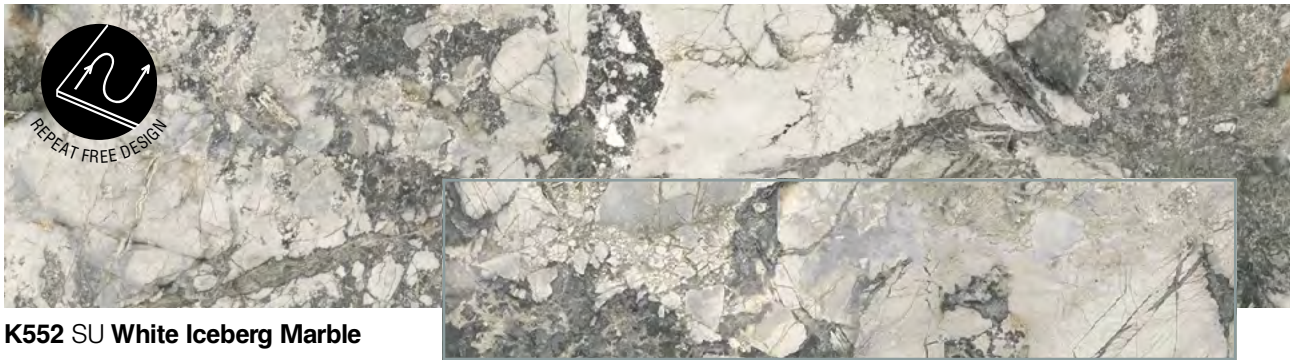

K552 SU White Iceberg Marble