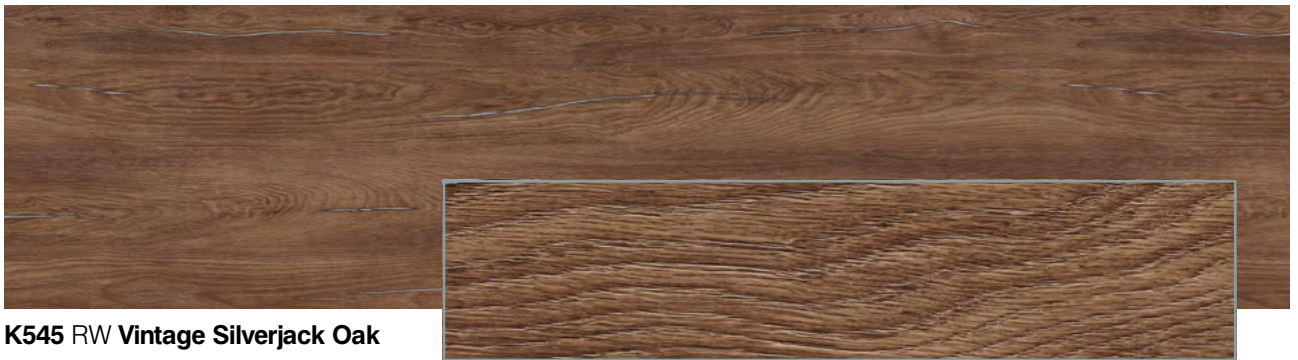

K365 FP Coast Evoke Oak

Request a free sample www.finesseworktops.co.uk

K536 RW Amber Baroque Oak

K105 FP Raw Endgrain Oak

K545 RW Vintage Silverjack Oak

K537 RW Ristretto Baroque Oak

Due to variations in the photographic and printing processes, the colours shown may vary compared to the actual product. It is therefore recommended that actual product samples are viewed prior to purchase. Visit www.finesseworktops.co.uk to request samples.