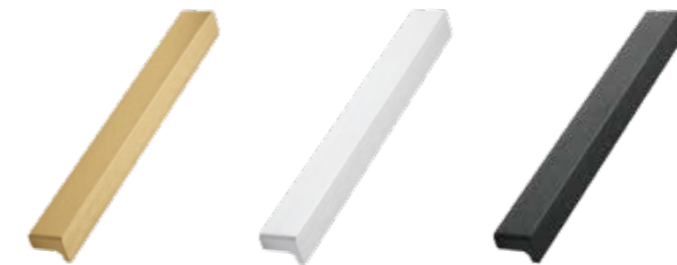

Brushed Brass

Inox

Brushed Black